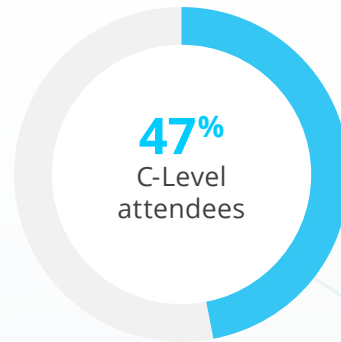

WHO ATTENDS?

WATCH HIGHLIGHTS FROM THE ANIMAL HEALTH SERIES:

EUROPE 2017

ASIA 2016

Contact us to book your pass:
events@kisacoresearch.com • +44 (0) 203 696 2920